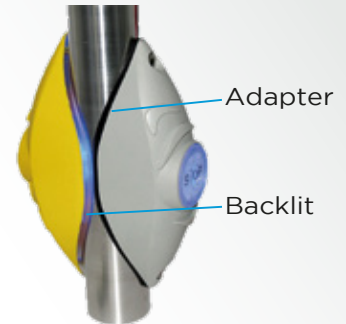

COMPANY :

PROJECT :

Select your activity :

Part number :

1 POLE INTERFACE

1a Orientation

Vertical

Horizontal

1b Pole mounting

- Pole diameter

Ø 30mm (only with adapter)

Ø 35mm

- Backlit option
(same color as actuator illumination)

Yes

No

2 HOUSING COLOR