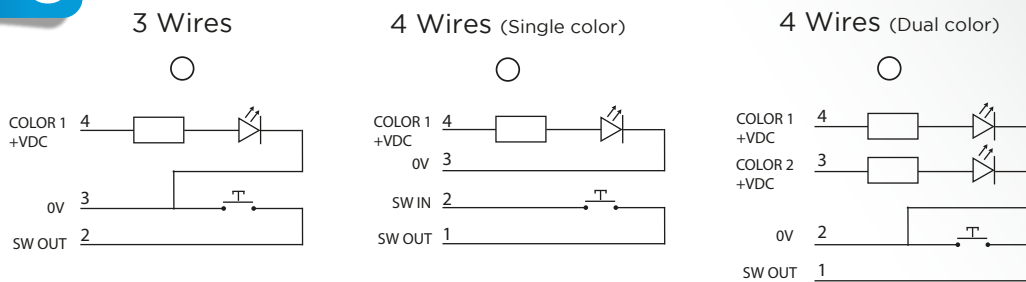

4 VOLTAGE

24V Other

5 LIGHTING

Color 1 None Green Red Blue Amber Other

Color 2 None Green Red Blue Amber Other

6 ELECTRICAL LAYOUT

NOTA :
pinout information
Connector
HE13 pinout
4 3 2 1

Mating view